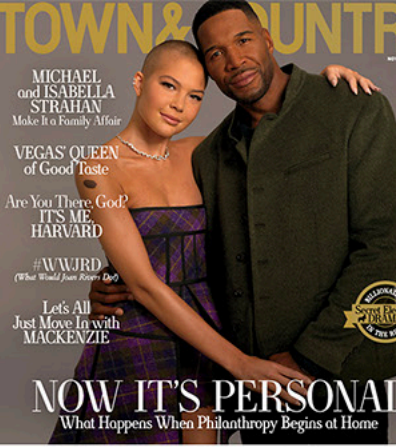

## EXPAND YOUR REACH

LAUNCHPAD by Claire Adler Luxury PR is designed to sharpen your messaging and enhance your media reach, amplifying your profile in a meaningful, lasting way with strategic action tailored to your needs.