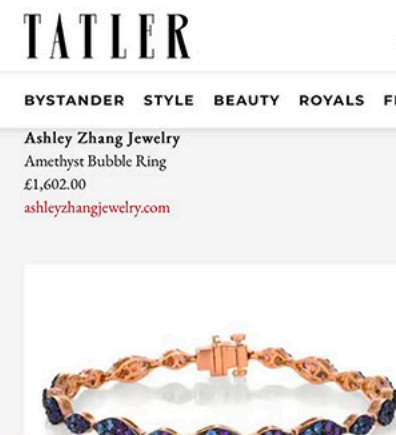

## EXPAND YOUR REACH

LAUNCHPAD by Claire Adler Luxury PR is designed to sharpen your messaging and enhance your media reach, amplifying your profile in a meaningful, lasting way with strategic action tailored to your needs.